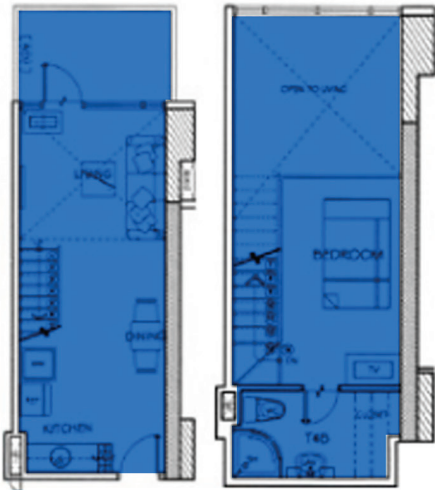

ROCES TOWER

1 BR LOFT
39 SQM

STANDARD UNIT FINISHES

AREA

FINISHES

WALL

Bedroom, Kitchen & Living
Toilet and Bath:

Shower area
Outside Shower Area

Plain Cement finish with flat latex paint

1.8m high homogeneous tiles 60x60mm
1.2m high homogeneous tiles 60x60mm and
plain cement finish with latex paint for the rest

BATHROOM

Shower Enclosure
Water Heater
Exhaust Fan* for units without window
Towel Holder
Pedestal-type lavatory
One piece Water Closet

FLOOR

Bedroom:
2BR corner, 1BR Balcony Unit
Special Deluxe 1-Br Combined Unit

Homogenous tiles 600mm x 600mm

KITCHEN

Induction Cooktop
2-Burner for Studio
4-Burner for applicable combined unit plans
Rangehood
Granite Countertop
Modular base cabinet
with Overhead cabinets
Kitchen Sink
Kitchen Faucet
Grease Trap