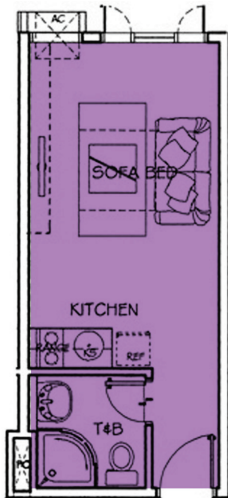

ROCES TOWER

STUDIO UNIT
21 SQM

STANDARD UNIT FINISHES

AREA

FINISHES

WALL

Bedroom, Kitchen & Living
Toilet and Bath:
Shower area
Outside Shower Area

Plain Cement finish with flat latex paint

1.8m high homogeneous tiles 60x60mm
1.2m high homogeneous tiles 60x60mm and
plain cement finish with latex paint for the rest

BATHROOM

Shower Enclosure
Water Heater
Exhaust Fan* for units without window
Towel Holder
Pedestal-type lavatory
One piece Water Closet

FLOOR

Bedroom:
2BR corner, 1BR Balcony Unit
Special Deluxe 1-Br Combined Unit

Homogenous tiles 600mm x 600mm

KITCHEN

Induction Cooktop
2-Burner for Studio
4-Burner for applicable combined unit plans
Rangehood
Granite Countertop
Modular base cabinet
with Overhead cabinets
Kitchen Sink
Kitchen Faucet
Grease Trap

HARDWARE

Main Door
Toilet and Bath:
Interior Door

Lever-type lockset
Lever-type lockset with peep hole
Lever-type privacy lockset

WINDOWS

Windows Exterior:
Powder coated aluminum casement
with fixed panel