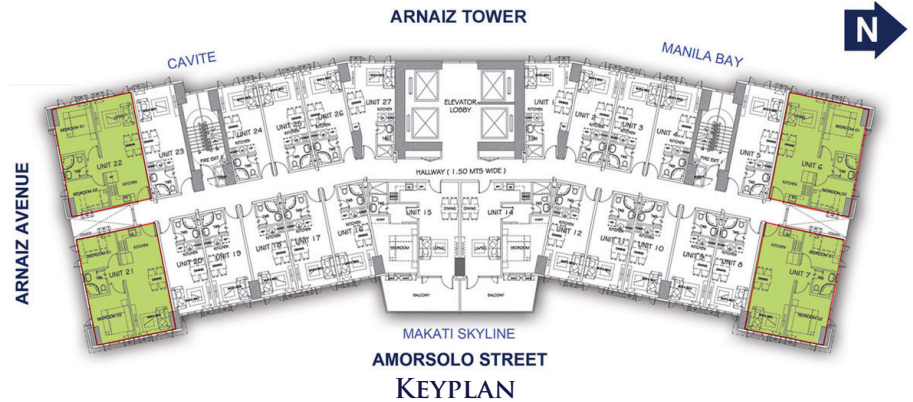

AMORSOLO TOWER

2 BR CORNER UNIT
48.6 SQM

STANDARD UNIT FINISHES

AREA

FINISHES

WALL

Bedroom, Kitchen & Living
Toilet and Bath:
Shower area
Outside Shower Area

Plain Cement finish with flat latex paint

1.8m high homogeneous tiles 60x60mm
1.2m high homogeneous tiles 60x60mm and
plain cement finish with latex paint for the rest

BATHROOM

Shower Enclosure
Water Heater
Exhaust Fan* for units without window
Towel Holder
Pedestal-type lavatory
One piece Water Closet