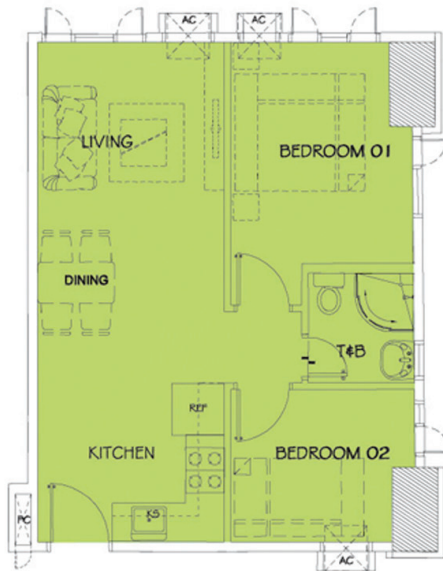

AMORSOLO TOWER

2 BR CORNER UNIT
48.6 SQM

STANDARD UNIT FINISHES

AREA

FINISHES

WALL

Bedroom, Kitchen & Living
Toilet and Bath:
Shower area
Outside Shower Area

Plain Cement finish with flat latex paint

1.8m high homogeneous tiles 60x60mm
1.2m high homogeneous tiles 60x60mm and
plain cement finish with latex paint for the rest

BATHROOM

Shower Enclosure
Water Heater
Exhaust Fan* for units without window
Towel Holder
Pedestal-type lavatory
One piece Water Closet

FLOOR

Bedroom:
2BR corner, 1BR Balcony Unit
Special Deluxe 1-Br Combined Unit

Homogenous tiles 600mm x 600mm

KITCHEN

Induction Cooktop
2-Burner for Studio
4-Burner for applicable combined unit plans
Rangehood
Granite Countertop
Modular base cabinet
with Overhead cabinets
Kitchen Sink
Kitchen Faucet
Grease Trap